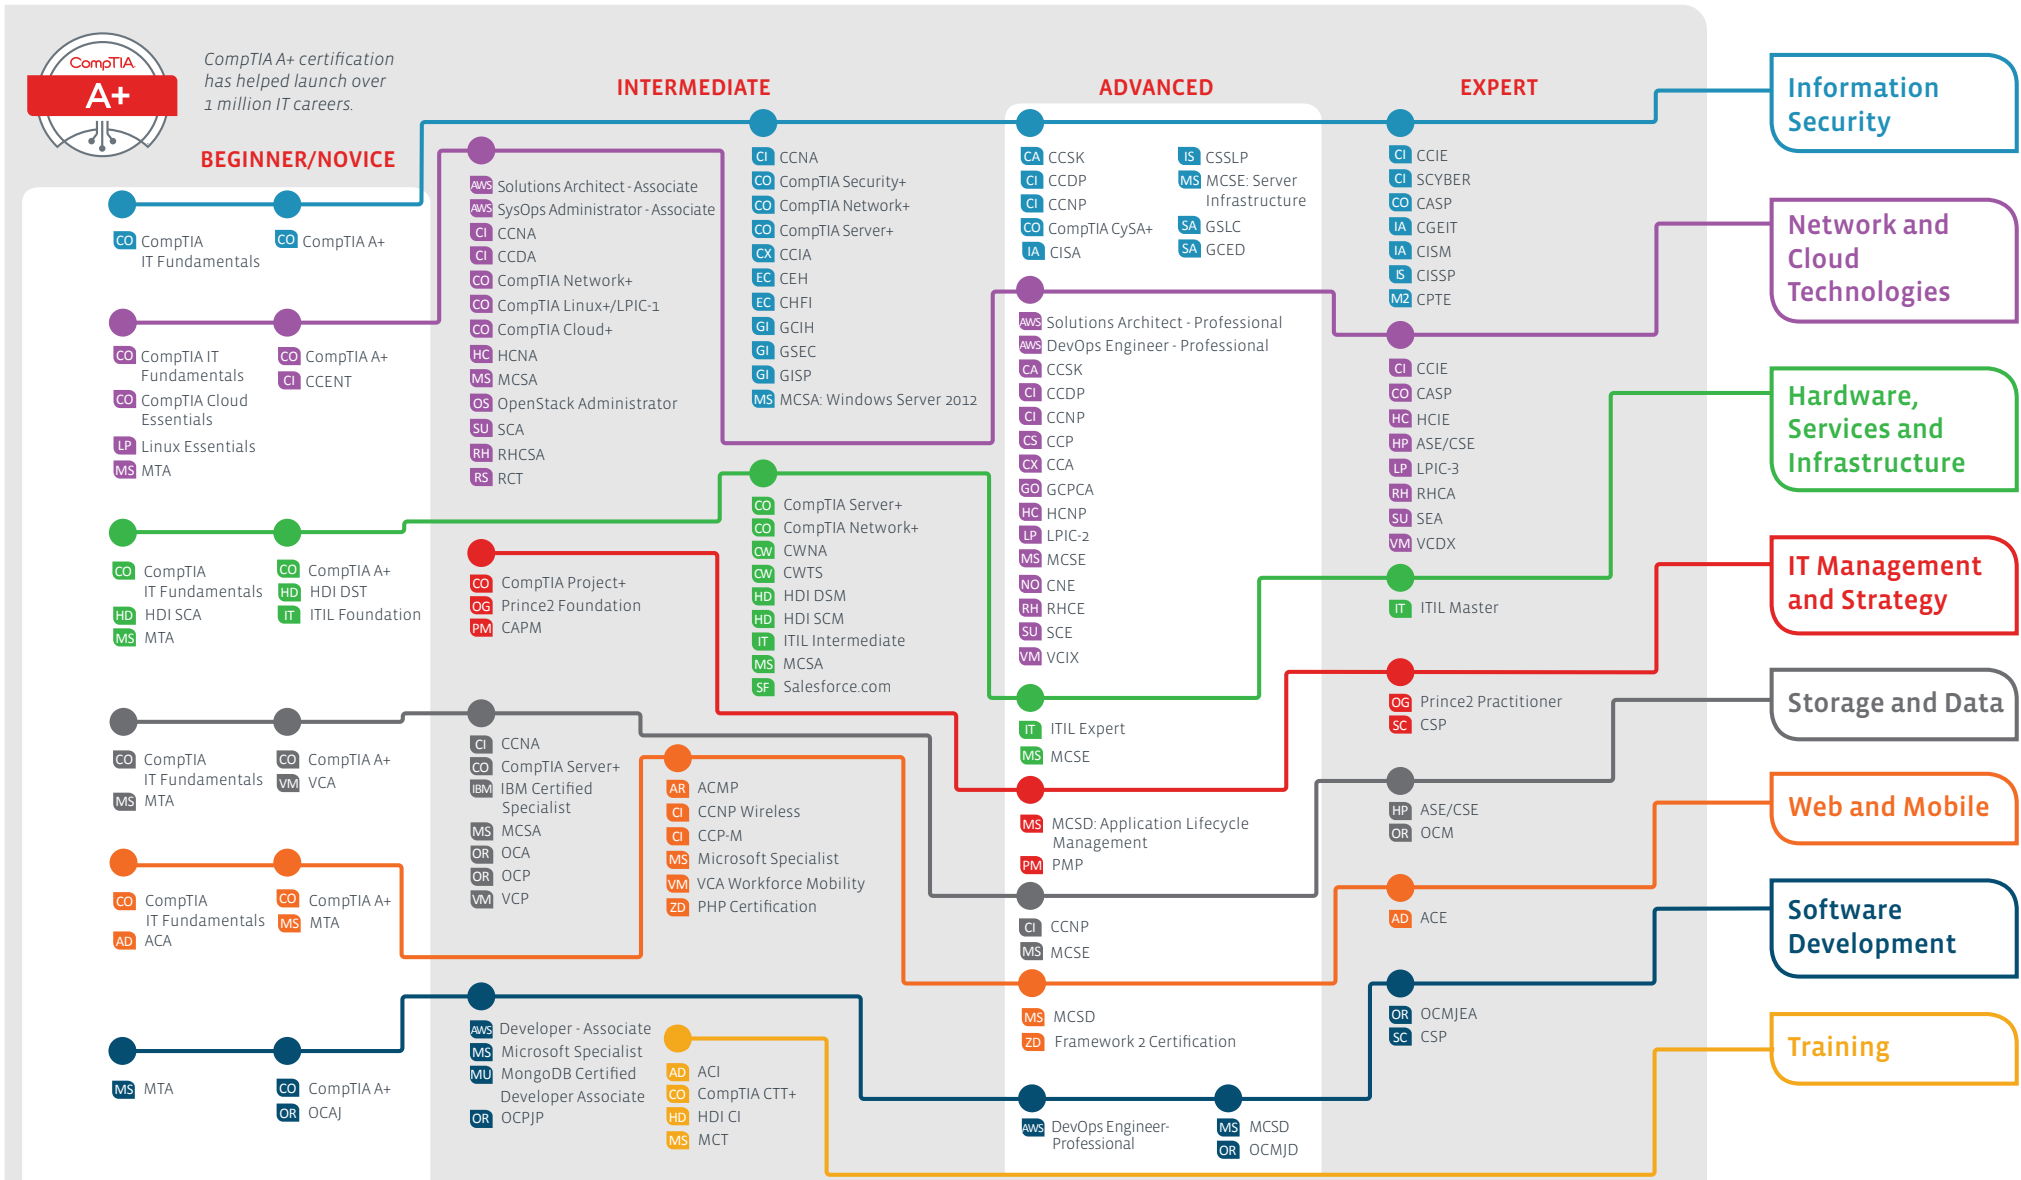

IT Certification Roadmap

Explore the possibilities with the CompTIA Interactive IT Roadmap at: CompTIA.org/CertsRoadmap

Certifications validate expertise in your chosen career.

Computer literacy certifications validating end user skills include IC3 and ECDL/ICDL

Updated 2/2018

CO CompTIA Certifications

BEGINNER/NOVICE

CompTIA A+
CompTIA Cloud Essentials
CompTIA IT Fundamentals

INTERMEDIATE

CompTIA Cloud+
CompTIA CTT+: Certified Technical Trainer

CompTIA CySA+: Cybersecurity Analyst

CompTIA Linux+/LPIC-1

CompTIA Network+

CompTIA Project+

CompTIA Security+

CompTIA Server+

ADVANCED

CASP: CompTIA Advanced Security Practitioner

AD Adobe